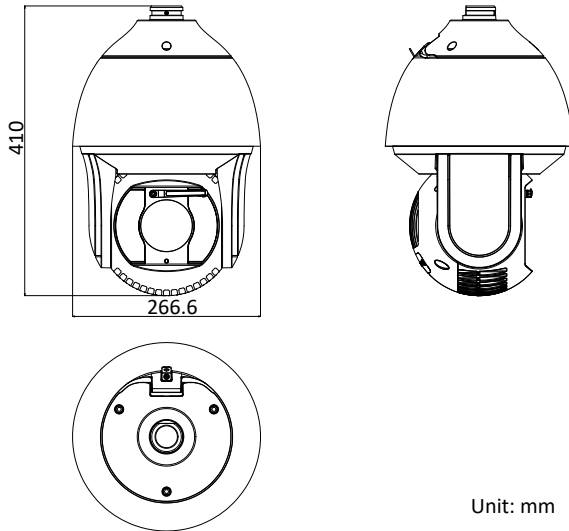

Weight

Approx. 8 kg (17.64 lb)

Order Model

DS-2DF8825IX-AEL, without wiper, 24 VAC & Hi-PoE

DS-2DF8825IX-AELW, with wiper, 24 VAC & Hi-PoE

Dimensions

Unit: mm

Accessories